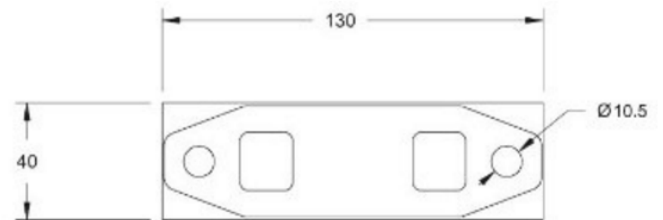

BEARING BLOCK

Acetal Lineshaft Bearing Block

- 25mm \varnothing
- High grade acetal
- No greasing or lubrication required
- Replacement bearing for standard 25mm pillow block housing and bearing
- For wash-down areas only
- Replacement bearing half block also available