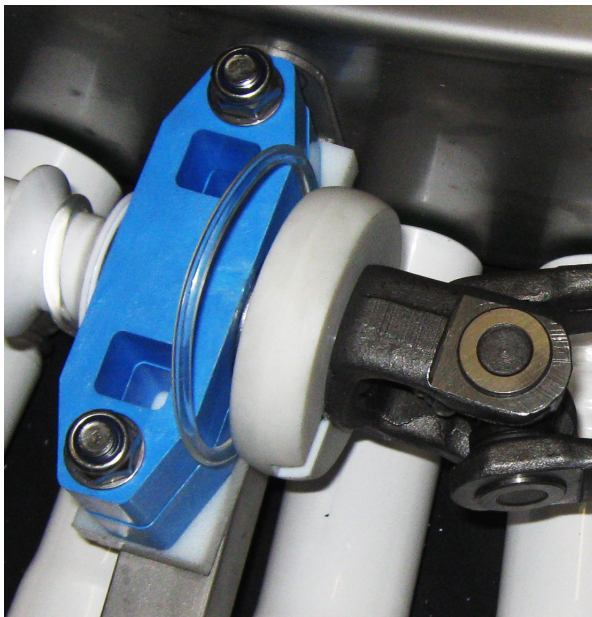

BEARING BLOCK

Acetal Lineshaft Bearing Block

- 25mm \varnothing
- High grade acetal
- No greasing or lubrication required
- Replacement bearing for standard 25mm pillow block housing and bearing
- For wash-down areas only
- Replacement bearing half block also available