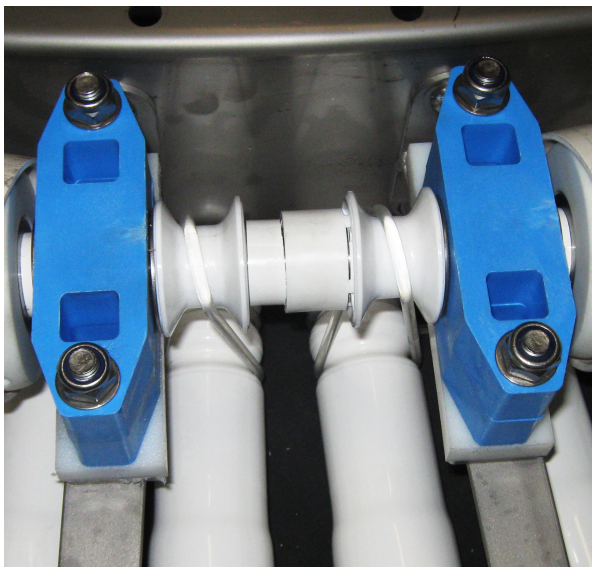

BEARING BLOCK

Acetal Lineshaft Bearing Block

- 25mm \varnothing
- High grade acetal
- No greasing or lubrication required
- Replacement bearing for standard 25mm pillow block housing and bearing
- For wash-down areas only
- Replacement bearing half block also available