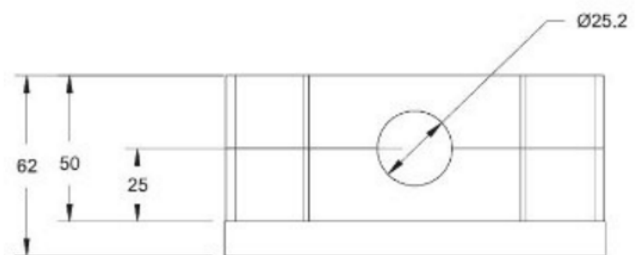

BEARING BLOCK

Acetal Lineshaft Bearing Block

- 25mm \varnothing
- High grade acetal
- No greasing or lubrication required
- Replacement bearing for standard 25mm pillow block housing and bearing
- For wash-down areas only
- Replacement bearing half block also available