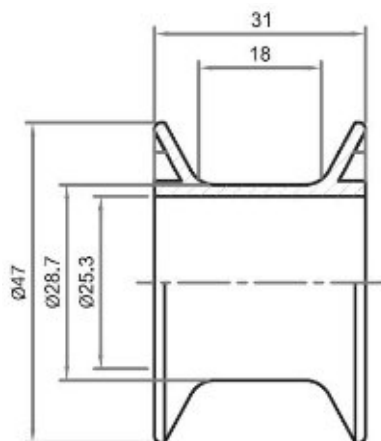

DRIVE SPOOLS

Standard Drive Spool

- For 25mm Ø Shaft
- Acetal
- 31mm wide
- Ø 47mm

Split Drive Spools

- Lineshaft drive split spool - Two piece
- Acetal
- 31mm Wide
- Ideal for emergencies or quick fix replacements
- Green speed-up split spool also available

| | A | B | C | D |
|-------------------|----|----|------|------|
| Red Split Spool | 31 | 50 | 30.5 | 25.5 |
| Green Split Spool | 41 | 64 | 42 | 25.7 |

Auckland 09 320 5535
 Canterbury 03 307 0044
 Southland 03 216 1440