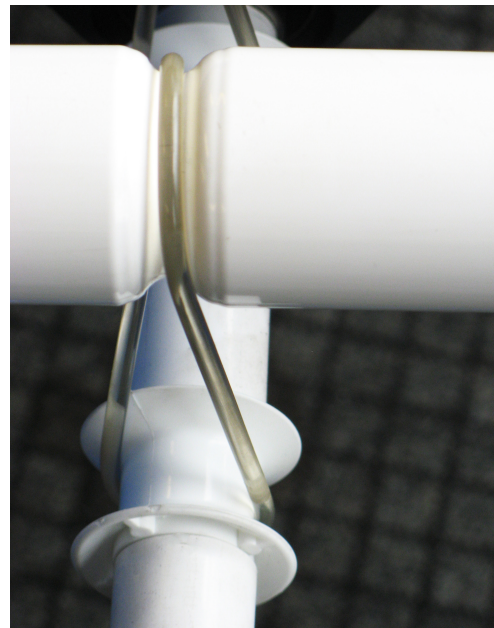

DRIVE SPOOLS

Standard Drive Spool

- For 25mm Ø Shaft
- Acetal
- 31mm wide
- Ø 47mm

Split Drive Spools

- Lineshaft drive split spool - Two piece
- Acetal
- 31mm Wide
- Ideal for emergencies or quick fix replacements
- Green speed-up split spool also available

| | A | B | C | D |
|-------------------|----|----|------|------|
| Red Split Spool | 31 | 50 | 30.5 | 25.5 |
| Green Split Spool | 41 | 64 | 42 | 25.7 |

Auckland 09 320 5535
 Canterbury 03 307 0044
 Southland 03 216 1440