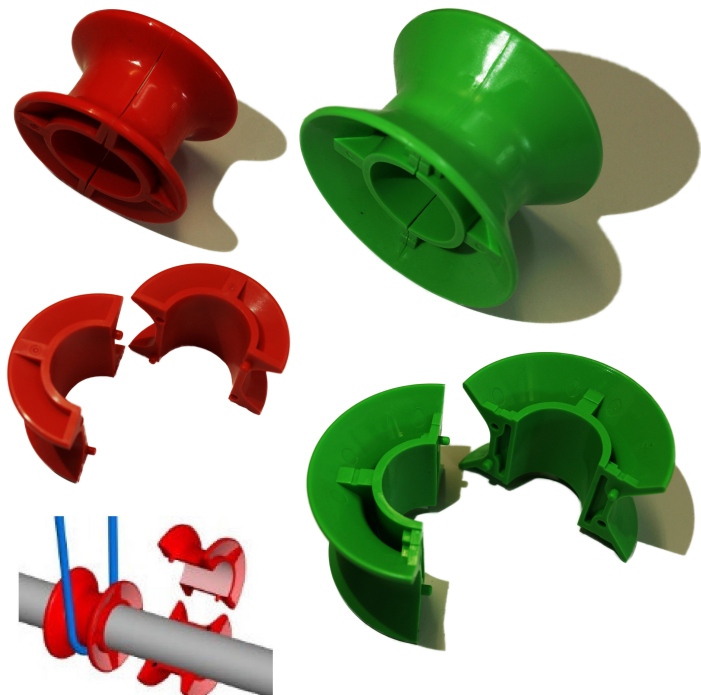

DRIVE SPOOLS

Standard Drive Spool

- For 25mm Ø Shaft
- Acetal
- 31mm wide
- Ø 47mm

Split Drive Spools

- Lineshaft drive split spool - Two piece
- Acetal
- 31mm Wide
- Ideal for emergencies or quick fix replacements
- Green speed-up split spool also available

| | A | B | C | D |
|-------------------|----|----|------|------|
| Red Split Spool | 31 | 50 | 30.5 | 25.5 |
| Green Split Spool | 41 | 64 | 42 | 25.7 |

Auckland 09 320 5535
 Canterbury 03 307 0044
 Southland 03 216 1440