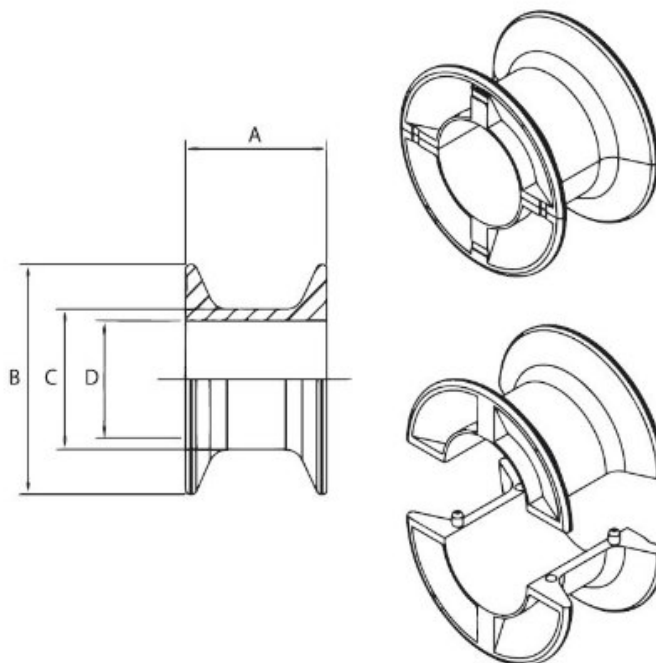

DRIVE SPOOLS

Standard Drive Spool

- For 25mm Ø Shaft
- Acetal
- 31mm wide
- Ø 47mm

Split Drive Spools

- Lineshaft drive split spool - Two piece
- Acetal
- 31mm Wide
- Ideal for emergencies or quick fix replacements
- Green speed-up split spool also available

| | A | B | C | D |
|-------------------|----|----|------|------|
| Red Split Spool | 31 | 50 | 30.5 | 25.5 |
| Green Split Spool | 41 | 64 | 42 | 25.7 |

Auckland 09 320 5535
 Canterbury 03 307 0044
 Southland 03 216 1440