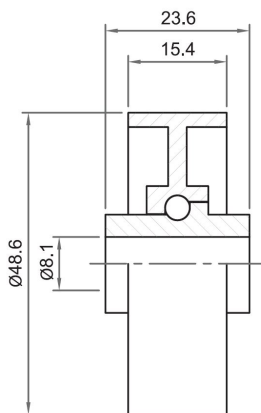

HEAVY DUTY WHEEL TRACK

Features & Benefits

Single or Double row metal wheels
 Single or Double row plastic wheels
 Powder Coated, Galvanised or Stainless Steel Frame options

SKW 482-8/24 Acetal Skate Wheel

- Load capacity 20kg.
- White acetal inner & outer race.
- Nylon cage.
- S/S balls.

SKW 483-6/24 / SKW 483-8/24 Steel Skate Wheel

- Load capacity 30kg.
- All steel.
- Zinc plated finish.

Uses

- Live racking
- Small boxes or packages
- Empty carton transfer
- Side guide rails
- Chutes for bundles