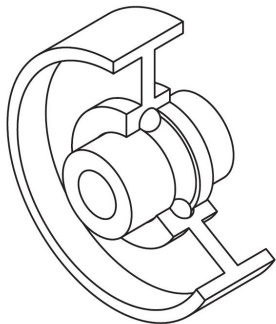

HEAVY DUTY WHEEL TRACK

Features & Benefits

Single or Double row metal wheels
 Single or Double row plastic wheels
 Powder Coated, Galvanised or Stainless Steel Frame options

SKW 482-8/24 Acetal Skate Wheel

- Load capacity 20kg.
- White acetal inner & outer race.
- Nylon cage.
- S/S balls.

SKW 483-6/24 / SKW 483-8/24 Steel Skate Wheel

- Load capacity 30kg.
- All steel.
- Zinc plated finish.

Uses

- Live racking
- Small boxes or packages
- Empty carton transfer
- Side guide rails
- Chutes for bundles