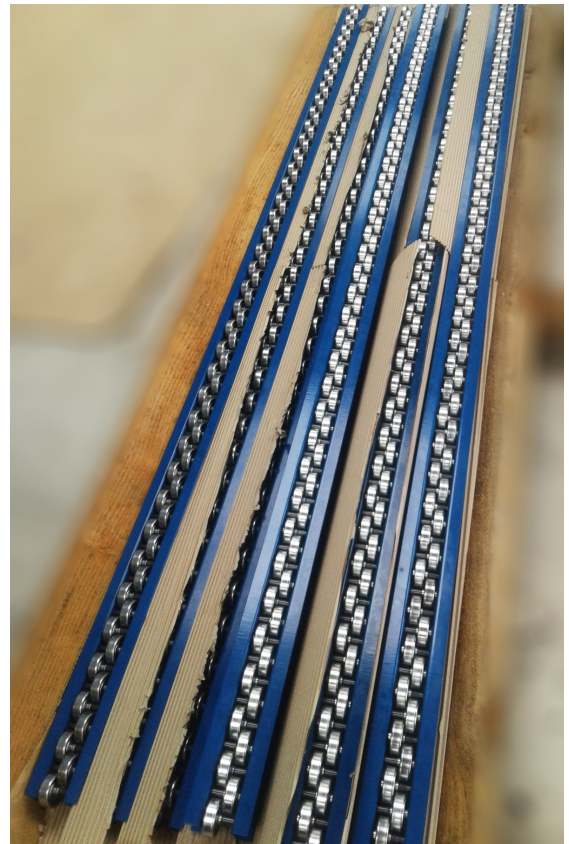

HEAVY DUTY WHEEL TRACK

Features & Benefits

Single or Double row metal wheels
 Single or Double row plastic wheels
 Powder Coated, Galvanised or Stainless Steel Frame options

SKW 482-8/24 Acetal Skate Wheel

- Load capacity 20kg.
- White acetal inner & outer race.
- Nylon cage.
- S/S balls.

SKW 483-6/24 / SKW 483-8/24 Steel Skate Wheel

- Load capacity 30kg.
- All steel.
- Zinc plated finish.

Uses

- Live racking
- Small boxes or packages
- Empty carton transfer
- Side guide rails
- Chutes for bundles