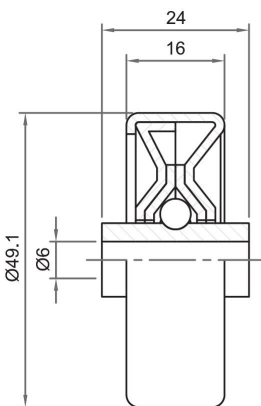

HEAVY DUTY WHEEL TRACK

Features & Benefits

Single or Double row metal wheels
 Single or Double row plastic wheels
 Powder Coated, Galvanised or Stainless Steel Frame options

SKW 482-8/24 Acetal Skate Wheel

- Load capacity 20kg.
- White acetal inner & outer race.
- Nylon cage.
- S/S balls.

SKW 483-6/24 / SKW 483-8/24 Steel Skate Wheel

- Load capacity 30kg.
- All steel.
- Zinc plated finish.

Uses

- Live racking
- Small boxes or packages
- Empty carton transfer
- Side guide rails
- Chutes for bundles