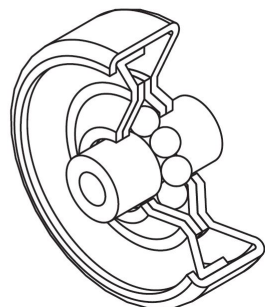

HEAVY DUTY WHEEL TRACK

Features & Benefits

Single or Double row metal wheels
 Single or Double row plastic wheels
 Powder Coated, Galvanised or Stainless Steel Frame options

SKW 482-8/24 Acetal Skate Wheel

- Load capacity 20kg.
- White acetal inner & outer race.
- Nylon cage.
- S/S balls.

SKW 483-6/24 / SKW 483-8/24 Steel Skate Wheel

- Load capacity 30kg.
- All steel.
- Zinc plated finish.

Uses

- Live racking
- Small boxes or packages
- Empty carton transfer
- Side guide rails
- Chutes for bundles